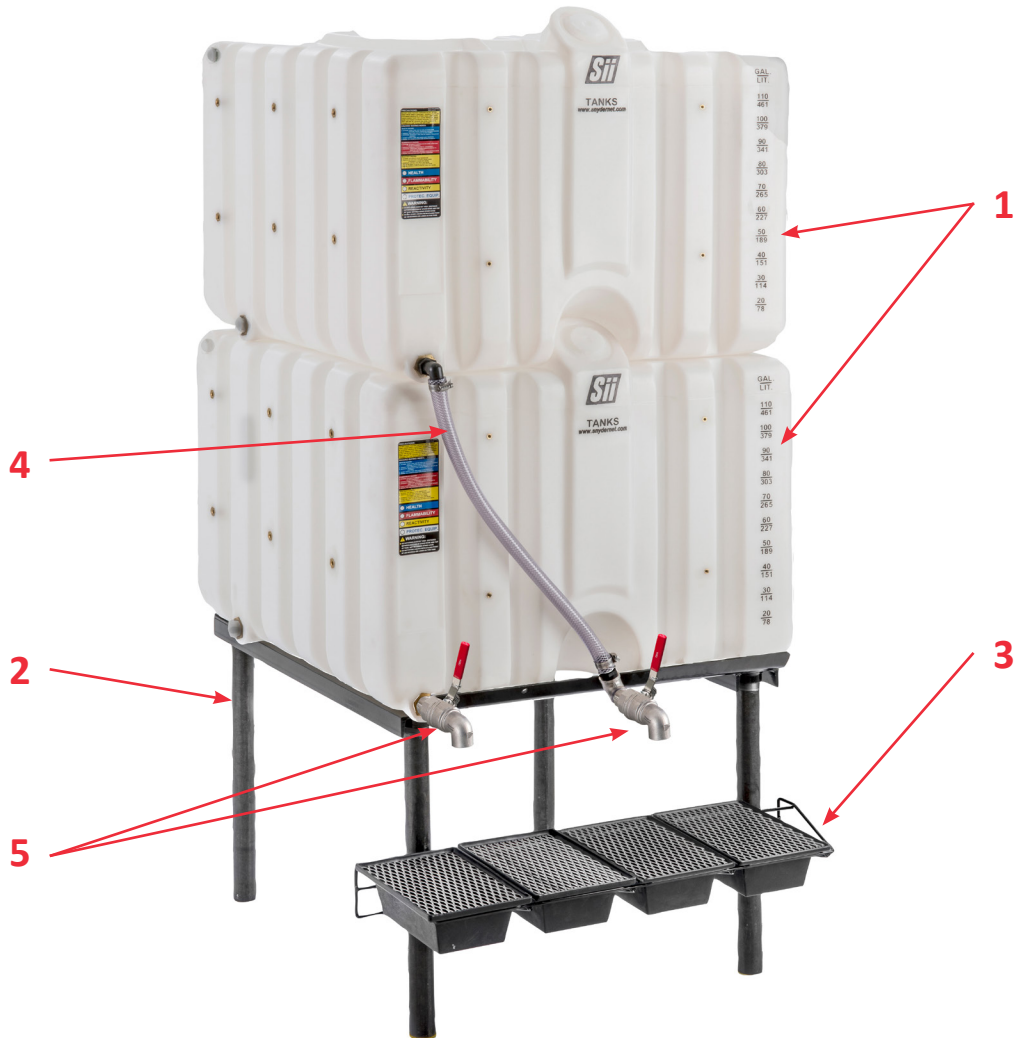

1032900N95401

ASM 120/120 GRAVITY FEED CUBETAINER

- | | | |
|----|-------------------|--------------------------------|
| 1. | (2) 1032200N95401 | TK 120G STACK LUBE HD/NAT |
| 2. | (1) 34702282 | STACK LUBE STAND CS/BLK |
| 3. | (1) 34702272 | STACK LUBE DRIP TRAY KIT |
| 4. | (1) 34702299 | STACK LUBE 2-TANK ACCS PACKAGE |
| 5. | (2) 35400436 | VALVE 1IN 316SS SPRING RELEASE |
| 6. | (1) 99800088 | INSTRUCTIONS |